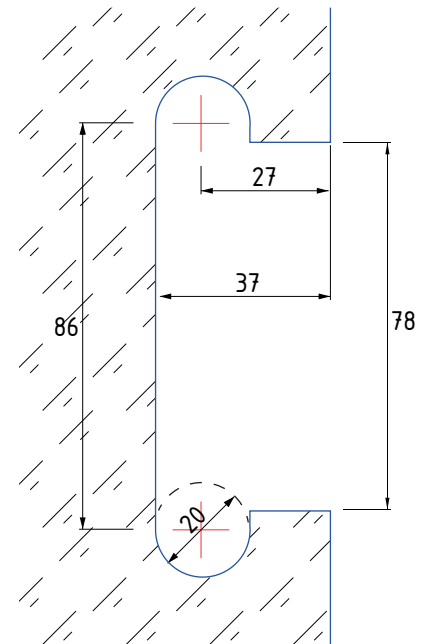

Portrait hinge

The world's thinnest frameless shower hinge

SJ1L

Glass to wall 90 degree hinge

Polished Chrome

- 20% thinner, 28% stronger than traditional hinges
- Backed by Portrait Hinge 3 year warranty
- Tested to 50,000 cycles
- Made from Solid Brass
- Dual Spring, Dual Action hinge, Self closing from 25 degrees
- Thicker 5.5mm Hinge plate will not bend under tightening like other hinges

- Glass to Wall gap adjustable 5-7mm
- Suitable for 10mm glass or 3/8 inch glass only
- Max 45kg door (2 hinges) 60kg door (3 hinges), Max door width 800mm

SJ1L Cutout Detail
(Differs from Glass to Glass cutout)