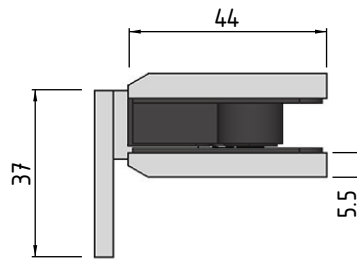

Portrait hinge

The world's thinnest frameless shower hinge

SJ1L

Glass to wall 90 degree hinge

Polished Chrome

- 20% thinner, 28% stronger than traditional hinges
- Backed by Portrait Hinge 3 year warranty
- Tested to 50,000 cycles
- Made from Solid Brass
- Dual Spring, Dual Action hinge, Self closing from 25 degrees
- Thicker 5.5mm Hinge plate will not bend under tightening like other hinges

- Glass to Wall gap adjustable 5-7mm
- Suitable for 10mm glass or 3/8 inch glass only
- Max 45kg door (2 hinges) 60kg door (3 hinges), Max door width 800mm

SJ1L Cutout Detail
(Differs from Glass to Glass cutout)