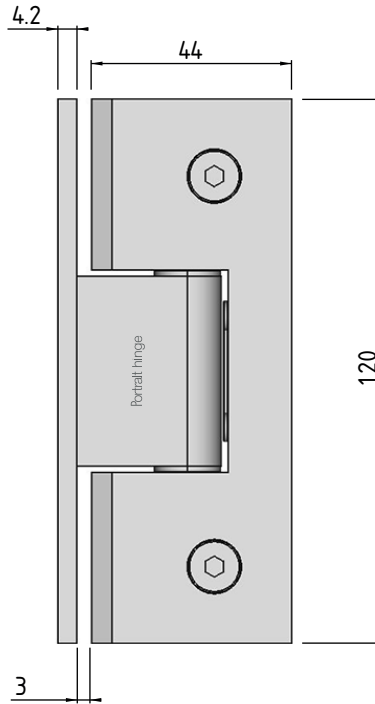

Portrait hinge

The world's thinnest frameless shower hinge

SJ1L

Glass to wall 90 degree hinge

Polished Chrome

- 20% thinner, 28% stronger than traditional hinges
- Backed by Portrait Hinge 3 year warranty
- Tested to 50,000 cycles
- Made from Solid Brass
- Dual Spring, Dual Action hinge, Self closing from 25 degrees
- Thicker 5.5mm Hinge plate will not bend under tightening like other hinges

- Glass to Wall gap adjustable 5-7mm
- Suitable for 10mm glass or 3/8 inch glass only
- Max 45kg door (2 hinges) 60kg door (3 hinges), Max door width 800mm

SJ1L Cutout Detail
(Differs from Glass to Glass cutout)