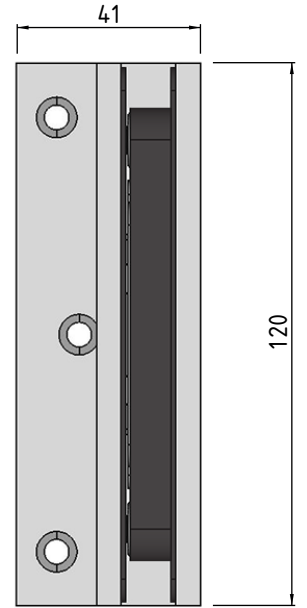

Portrait hinge

The world's thinnest frameless shower hinge

SJ1L

Glass to wall 90 degree hinge

Polished Chrome

- 20% thinner, 28% stronger than traditional hinges
- Backed by Portrait Hinge 3 year warranty
- Tested to 50,000 cycles
- Made from Solid Brass
- Dual Spring, Dual Action hinge, Self closing from 25 degrees
- Thicker 5.5mm Hinge plate will not bend under tightening like other hinges

- Glass to Wall gap adjustable 5-7mm
- Suitable for 10mm glass or 3/8 inch glass only
- Max 45kg door (2 hinges) 60kg door (3 hinges), Max door width 800mm

SJ1L Cutout Detail
(Differs from Glass to Glass cutout)