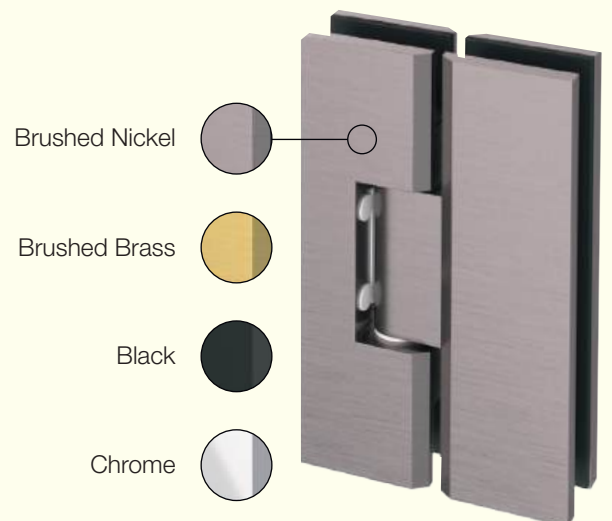

# Portrait

The world's thinnest  
frameless shower hinge

Don't be part of the Landscape.  
Choose Portrait, the latest slimline design.

[PortraitHinge.com](http://PortraitHinge.com)

# Upgrade to Portrait Hinges and Elevate Your Shower Design

Designed and tested in Melbourne, Australia, Portrait hinges set a new standard in shower hardware. Featuring a sleek, modern profile, they are 30% thinner and 28% stronger than traditional wide hinges. With premium solid brass construction and a weight rating of 45kg per pair, larger, more seamless glass doors are now possible without the need for a third hinge. A cleaner, more sophisticated look with fewer visual obstructions.

Don't be part of the Landscape. Choose Portrait.