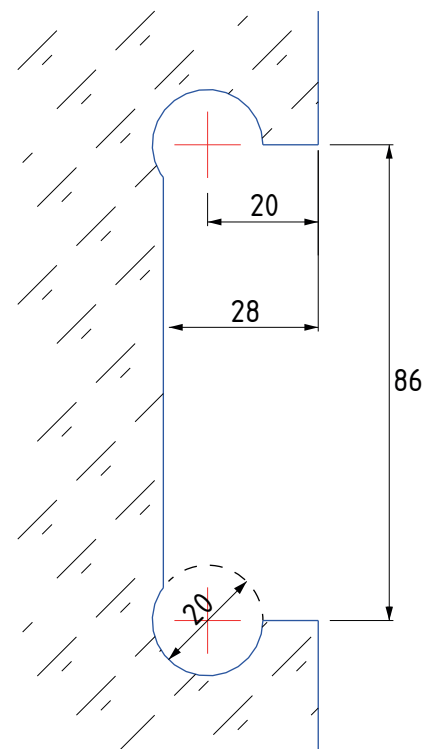

# Portrait hinge

The world's thinnest frameless shower hinge

# SJ2

Glass to glass 180 degree hinge

**SJ2 Cutout Detail**  
(Differs from Glass to Wall cutout)