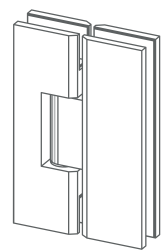

SPECIAL FINISHES