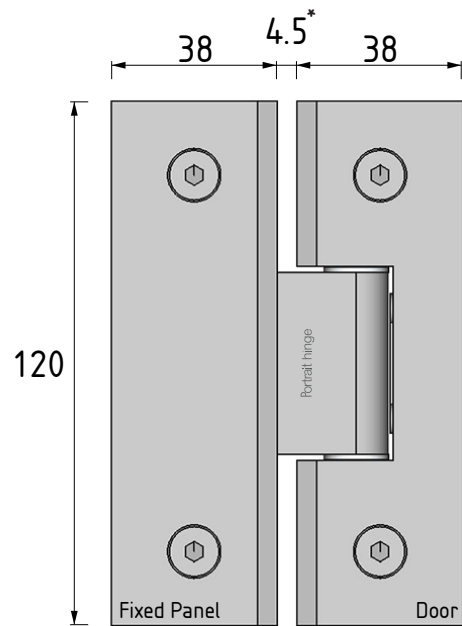

# Portrait hinge

The world's thinnest frameless shower hinge

# SJ2

Glass to glass 180 degree hinge

**SJ2 Cutout Detail**  
(Differs from Glass to Wall cutout)

Suitable for 10mm glass or 3/8 inch glass only  
 Max 45kg door (2 hinges) 60kg door (3 hinges), Max door width 800mm  
 \*Glass gap can be reduced by moving door

SJ2B BLACK

SJ2BB BRUSHED BRASS

SJ2BN BRUSHED NICKEL