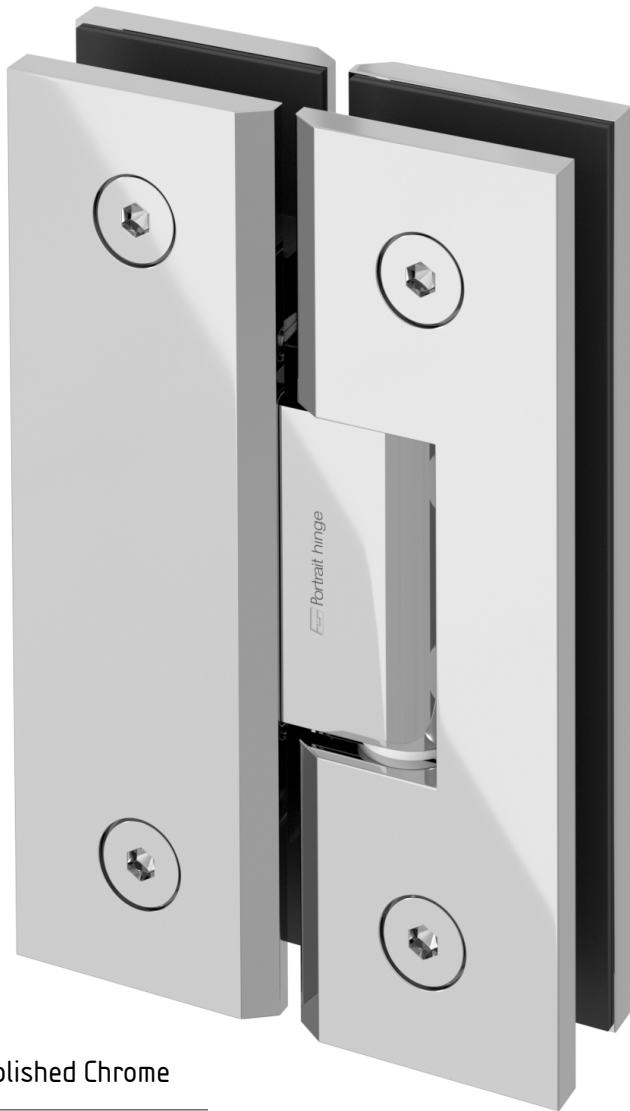

# Portrait hinge

The world's thinnest frameless shower hinge

# SJ2

Glass to glass 180 degree hinge

**SJ2 Cutout Detail**  
(Differs from Glass to Wall cutout)

## Polished Chrome

- 30% thinner, 28% stronger than traditional hinges
- Backed by Portrait Hinge 3 year warranty
- Tested to 50,000 cycles
- Made from Solid Brass
- Dual Spring, Dual Action hinge, Self closing from 25 degrees
- Thicker 5.5mm hinge plate will not bend under tightening like other hinges